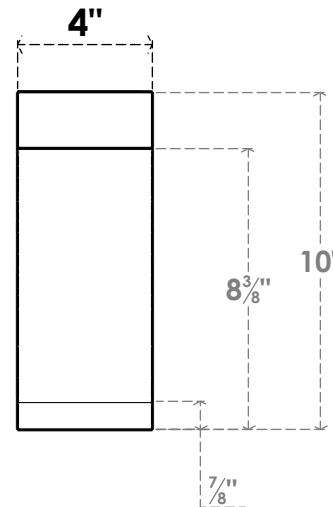

ITEM NUMBER: BRCPC040X06000X10000IMP

4"W X 6"D X 10"H IMPERIAL ARCHITECTURAL GRADE PVC CLOSED KNEE BRACE

SIDE PROFILE

FRONT PROFILE

ISOMETRIC

EKENA MILLWORK
2300 WEST MAIN ST.
CLARKSVILLE, TX 75426
TOLL FREE: 866-607-0453
WWW.EKENAMILLWORK.COM

NOTES

1. INSTALLATION TO BE COMPLETED IN ACCORDANCE WITH MANUFACTURER'S SPECIFICATIONS.
2. DRAWING MAY NOT BE TO SCALE
3. THIS DRAWING IS INTENDED FOR DESIGN AND PLANNING PURPOSES ONLY.
4. ALL INFORMATION CONTAINED HEREIN WAS CURRENT AT THE TIME OF DEVELOPMENT BUT MUST BE REVIEWED AND APPROVED BY THE PRODUCT MANUFACTURER TO BE CONSIDERED ACCURATE.
5. ARCHITECTURAL GRADE PVC PRODUCTS ARE MADE FROM EXPANDED CELLULAR PVC AND COME NATURALLY WHITE BUT MAY BE PAINTED