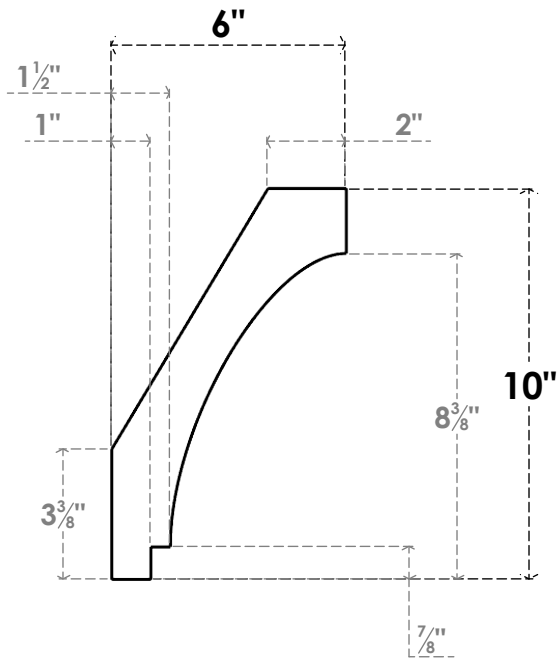

ITEM NUMBER: BRCPC040X06000X10000IMP

4"W X 6"D X 10"H IMPERIAL ARCHITECTURAL GRADE PVC CLOSED KNEE BRACE

SIDE PROFILE

FRONT PROFILE

ISOMETRIC

EKENA MILLWORK
2300 WEST MAIN ST.
CLARKSVILLE, TX 75426
TOLL FREE: 866-607-0453
WWW.EKENAMILLWORK.COM

NOTES

1. INSTALLATION TO BE COMPLETED IN ACCORDANCE WITH MANUFACTURER'S SPECIFICATIONS.
2. DRAWING MAY NOT BE TO SCALE
3. THIS DRAWING IS INTENDED FOR DESIGN AND PLANNING PURPOSES ONLY.
4. ALL INFORMATION CONTAINED HEREIN WAS CURRENT AT THE TIME OF DEVELOPMENT BUT MUST BE REVIEWED AND APPROVED BY THE PRODUCT MANUFACTURER TO BE CONSIDERED ACCURATE.
5. ARCHITECTURAL GRADE PVC PRODUCTS ARE MADE FROM EXPANDED CELLULAR PVC AND COME NATURALLY WHITE BUT MAY BE PAINTED